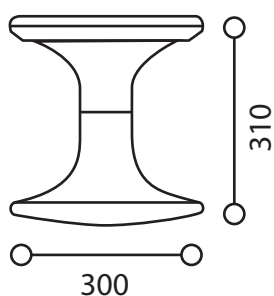

THE METRO[®]

Making Furniture for Tomorrow

MOGOON STOOL

Mogoon Tool

	Description			
DIMENSIONS	<u>12" mogoon</u>	<u>15" mogoon</u>	<u>18" mogoon</u>	<u>21" mogoon</u>
	Overall Dimensions: 300mmW x 310mmH	Overall Dimensions: 300mmW x 385mmH	Overall Dimensions: 300mmW x 460mmH	Overall Dimensions: 300mmW x 535mmH
MATERIALS & CONSTRUCTION	The chair is made from polypropylene The seat is made from EPDM padded foam Base is constructed from TPE Rubber			
ADJUSTMENT	N/A			
FEATURES	4 Eye-catching colour rings to choose from 300mm Diameter base with anti-slip rubber 10 Years Warranty			
WARRANTY	10 Years			
LEAD TIME	10 - 12 Weeks			
FINISH	<u>Seat Finish</u>		<u>Base Finish</u>	
	Pure White Red Mustard Green		Pure White Grey	
CUSTOMISABLE	Round Shape EPDM Padding Octagon Shape EPDM Padding Cushion Upholstery Domed Cushion Upholstery			
ACCESSORIES	N/A			