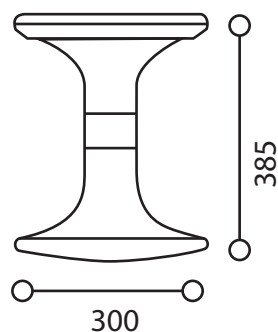

THE METRO[®]

Making Furniture for Tomorrow

MOGOON STOOL

Mogoon Tool

	Description			
DIMENSIONS	<u>12" mogoon</u>	<u>15" mogoon</u>	<u>18" mogoon</u>	<u>21" mogoon</u>
	Overall Dimensions: 300mmW x 310mmH	Overall Dimensions: 300mmW x 385mmH	Overall Dimensions: 300mmW x 460mmH	Overall Dimensions: 300mmW x 535mmH
MATERIALS & CONSTRUCTION	The chair is made from polypropylene The seat is made from EPDM padded foam Base is constructed from TPE Rubber			
ADJUSTMENT	N/A			
FEATURES	4 Eye-catching colour rings to choose from 300mm Diameter base with anti-slip rubber 10 Years Warranty			
WARRANTY	10 Years			
LEAD TIME	10 - 12 Weeks			
FINISH	<u>Seat Finish</u>		<u>Base Finish</u>	
	Pure White Red Mustard Green		Pure White Grey	
CUSTOMISABLE	Round Shape EPDM Padding Octagon Shape EPDM Padding Cushion Upholstery Domed Cushion Upholstery			
ACCESSORIES	N/A			