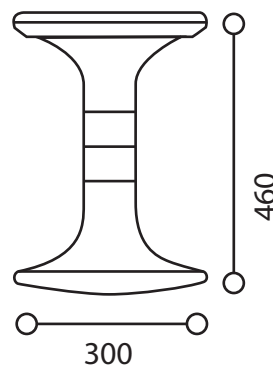

THE METRO[®]

Making Furniture for Tomorrow

MOGOON STOOL

Mogoon Tool

	Description			
DIMENSIONS	<u>12" mogoon</u>	<u>15" mogoon</u>	<u>18" mogoon</u>	<u>21" mogoon</u>
	Overall Dimensions: 300mmW x 310mmH	Overall Dimensions: 300mmW x 385mmH	Overall Dimensions: 300mmW x 460mmH	Overall Dimensions: 300mmW x 535mmH
MATERIALS & CONSTRUCTION	The chair is made from polypropylene The seat is made from EPDM padded foam Base is constructed from TPE Rubber			
ADJUSTMENT	N/A			
FEATURES	4 Eye-catching colour rings to choose from 300mm Diameter base with anti-slip rubber 10 Years Warranty			
WARRANTY	10 Years			
LEAD TIME	10 - 12 Weeks			
FINISH	<u>Seat Finish</u>		<u>Base Finish</u>	
	Pure White Red Mustard Green		Pure White Grey	
CUSTOMISABLE	Round Shape EPDM Padding Octagon Shape EPDM Padding Cushion Upholstery Domed Cushion Upholstery			
ACCESSORIES	N/A			