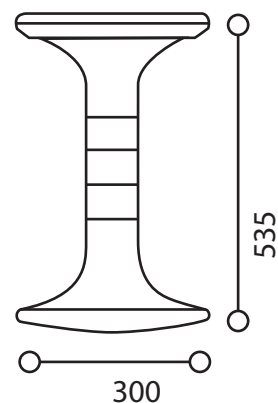

THE METRO[®]

Making Furniture for Tomorrow

MOGOON STOOL

Mogoon Tool

	Description			
DIMENSIONS	<u>12" mogoon</u>	<u>15" mogoon</u>	<u>18" mogoon</u>	<u>21" mogoon</u>
	Overall Dimensions: 300mmW x 310mmH	Overall Dimensions: 300mmW x 385mmH	Overall Dimensions: 300mmW x 460mmH	Overall Dimensions: 300mmW x 535mmH
MATERIALS & CONSTRUCTION	The chair is made from polypropylene The seat is made from EPDM padded foam Base is constructed from TPE Rubber			
ADJUSTMENT	N/A			
FEATURES	4 Eye-catching colour rings to choose from 300mm Diameter base with anti-slip rubber 10 Years Warranty			
WARRANTY	10 Years			
LEAD TIME	10 - 12 Weeks			
FINISH	<u>Seat Finish</u>		<u>Base Finish</u>	
	Pure White Red Mustard Green		Pure White Grey	
CUSTOMISABLE	Round Shape EPDM Padding Octagon Shape EPDM Padding Cushion Upholstery Domed Cushion Upholstery			
ACCESSORIES	N/A			